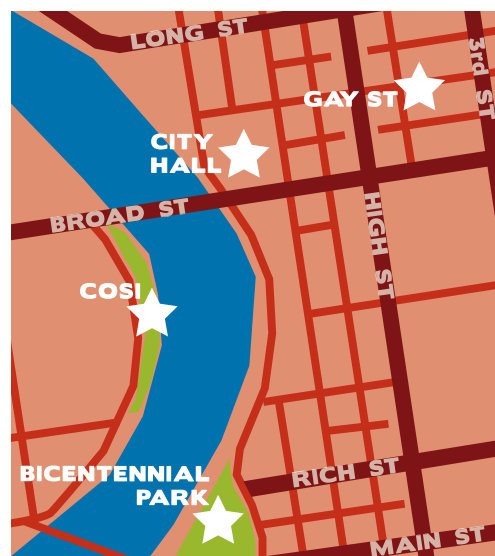

BENEFITS & GOODIES...

Great SWAG
Free Food & Entertainment
Twilight Ride After Party
Mechanical Support
Free T-shirt (early registration)

Snack/Rest Stops
Safe Route & Map
Police Protection and Safety Ambassadors
Friendly Volunteers

www.bikecolumbusfestival.com